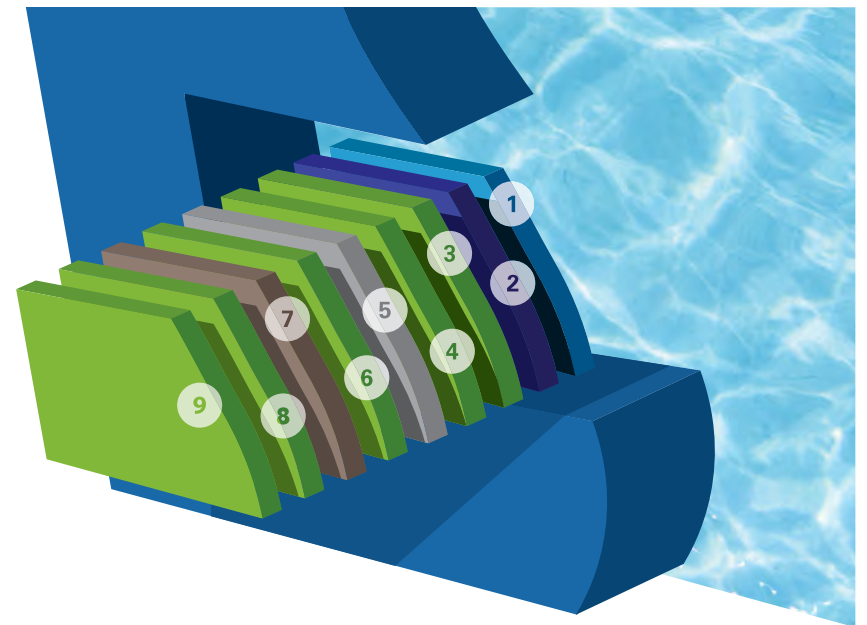

THURSDAY POOLS®

Your weekend starts early with us

Spirit

13.5' x 40' 4'6"

*Non-Diving Pool

Nine Layers Of Strength

The Composite Sandwich of Awesomeness

Let's think of a fiberglass pool shell as a huge sandwich. A sandwich is a composite, which basically means it's made up of different materials. Each material is applied in layers with the goal of giving the entire sandwich maximum flavor.

Such is the case with a fiberglass pool, which is also a composite. It's manufactured in multiple layers with each layer serving to maximize the strength and durability of the entire structure. In other words, our fiberglass pool is thought of as a sandwich of strength. Hence, we affectionately refer to our unique manufacturing methodology as our **Composite Sandwich of Awesomeness**. Here's what we put in it:

1. Gel coat.
2. 100% vinyl ester barrier coat.
3. First application of chopped fiberglass.
4. Second application of chopped fiberglass.
5. Hand-laid woven roving fiberglass.
6. Third application of chopped fiberglass.
7. Honeycomb core.
8. Fourth application of chopped fiberglass.
9. Fifth application of chopped fiberglass.