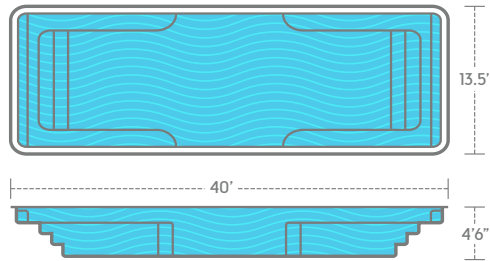

Spirit

Something for Everyone

The whole family will fall in love with the Spirit. It's got everything that kids of all ages want—cozy spots to relax and plenty of room to play!

Pool Sizes

13.5' x 40' 4"6"

THURSDAY POOLS®

Your weekend starts early with us

Spirit

13.5' x 40' 4'6"

*Non-Diving Pool

Nine Layers Of Strength

The Composite Sandwich of Awesomeness

Let's think of a fiberglass pool shell as a huge sandwich. A sandwich is a composite, which basically means it's made up of different materials. Each material is applied in layers with the goal of giving the entire sandwich maximum flavor.