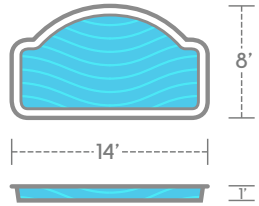

Wet Deck

An Elegant Water Feature

Just want to get your feet wet? The wet deck is a marvelous addition to any pool with custom spillway options to enhance your private backyard paradise.

Pool Sizes

14' x 8' 1'

1. 12" deep lounging area is great for kids and sunbathers.
2. Non-skid surface on the floor is easy on your feet and your swimsuit.
3. Custom spillway options are available to enhance the ambiance.
4. Raised deck application gives you a multi-dimensional pool area.

THURSDAY POOLS

Your weekend starts early with us

Wet Deck

14' x 8' 1"

*Non-Diving Pool

Nine Layers Of Strength

The Composite Sandwich of Awesomeness

Let's think of a fiberglass pool shell as a huge sandwich. A sandwich is a composite, which basically means it's made up of different materials. Each material is applied in layers with the goal of giving the entire sandwich maximum flavor.