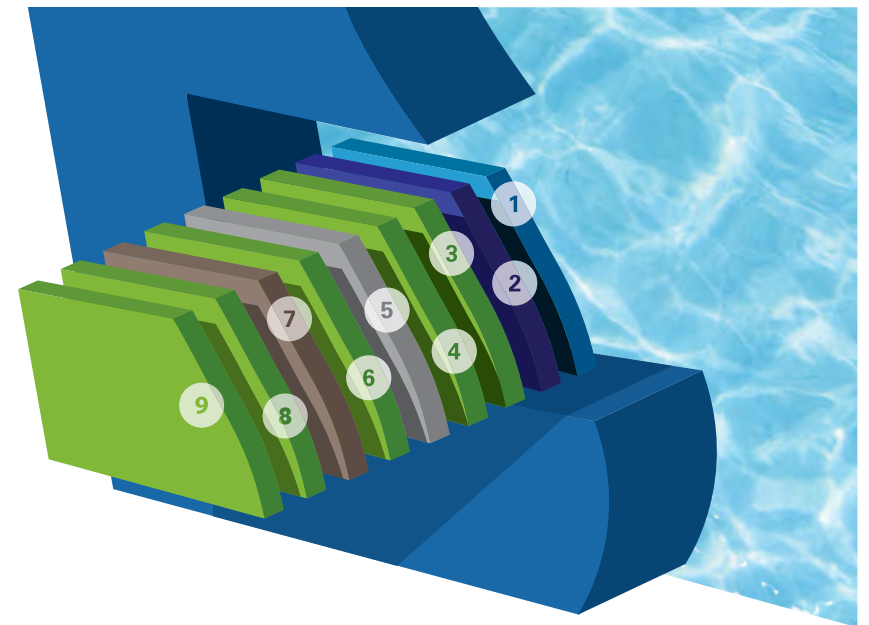

THURSDAY POOLS

Your weekend starts early with us

Wet Deck

14' x 8' 1"

*Non-Diving Pool

Nine Layers Of Strength

The Composite Sandwich of Awesomeness

Let's think of a fiberglass pool shell as a huge sandwich. A sandwich is a composite, which basically means it's made up of different materials. Each material is applied in layers with the goal of giving the entire sandwich maximum flavor.

Such is the case with a fiberglass pool, which is also a composite. It's manufactured in multiple layers with each layer serving to maximize the strength and durability of the entire structure. In other words, our fiberglass pool is thought of as a sandwich of strength. Hence, we affectionately refer to our unique manufacturing methodology as our **Composite Sandwich of Awesomeness**. Here's what we put in it:

1. Gel coat.
2. 100% vinyl ester barrier coat.
3. First application of chopped fiberglass.
4. Second application of chopped fiberglass.
5. Hand-laid woven roving fiberglass.
6. Third application of chopped fiberglass.
7. Honeycomb core.
8. Fourth application of chopped fiberglass.
9. Fifth application of chopped fiberglass.